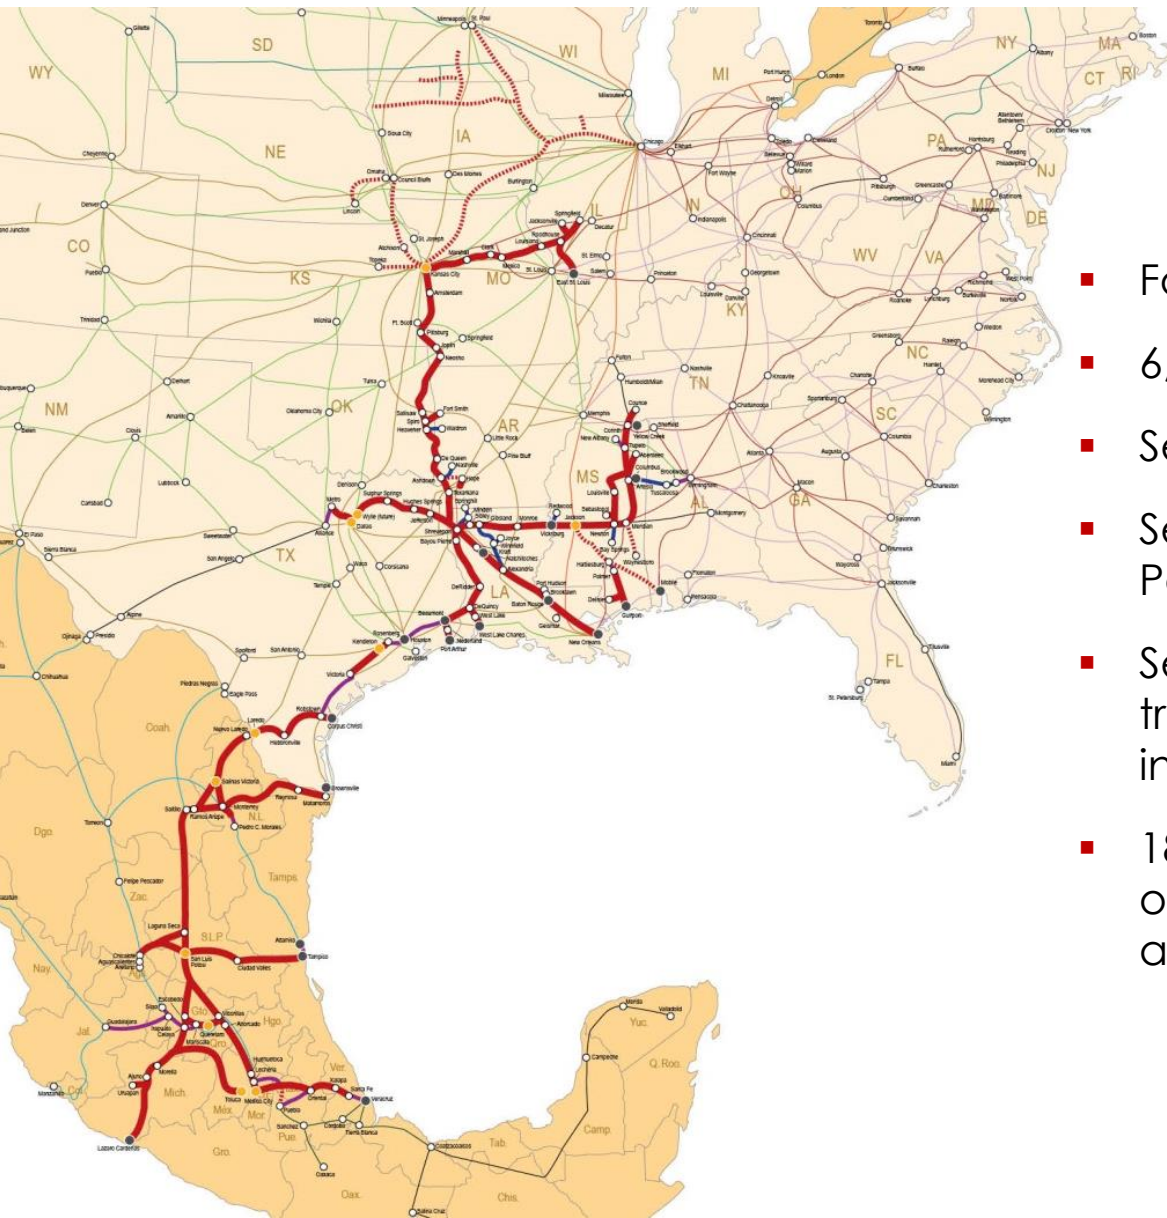

MARS 2018 Summer Meeting

July 17, 2018

The KCS Network

- Founded in 1887
- 6,700 route miles
- Seamless cross-border network
- Service to 12 Gulf ports and 1 Pacific Ocean port
- Service to more than 140 transload centers and 11 intermodal ramps
- 181 interchange points with other railroads, including all U.S. and Mexico Class I railroads